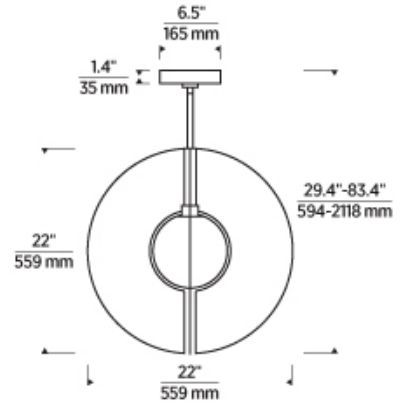

## SPECIFICATIONS

HARDWARE MATERIAL	Metal
SHADE MATERIAL	Glass
NET WEIGHT	
HEIGHT	22in
WIDTH	22in
LENGTH	22in
UP LIGHT / DOWN LIGHT / BOTH?	
WET LISTED	
DAMP LISTED	Yes
DRY LISTED	
MIN. HANGING HEIGHT	29.4in
MAX HANGING HEIGHT	83.4in
TOTAL CORD LENGTH	
TOTAL STEM LENGTH	Up to 60in
STEM QTY	6
SLOPED CEILING ADAPTABLE?	Yes 20° Max
GENERAL LISTING	ETL Listed
INCLUDES	